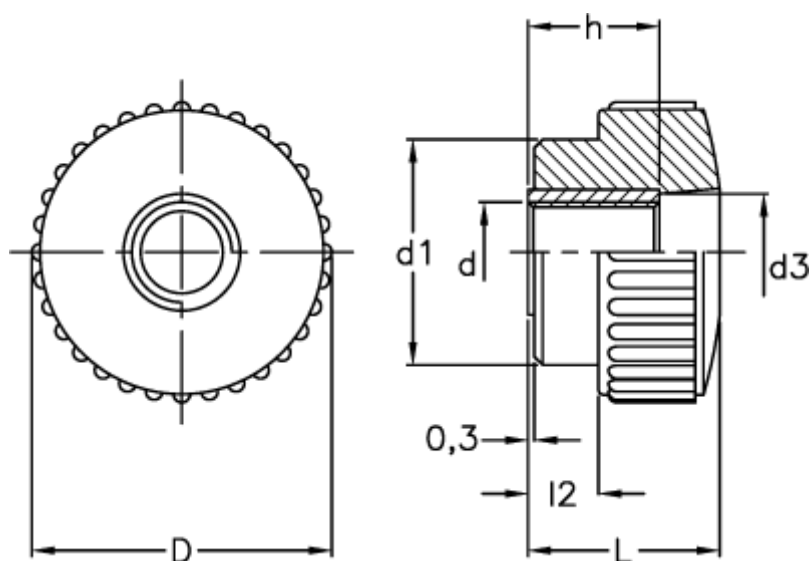

Article number: 2302002611
Description: E+G Knurled grip knob
B.193/35 FP-M10

Measures

D	= 36
d1	= 27
d3	= 14
d 6H	= M10
h	= 15
L	= 22.5
l2	= 8